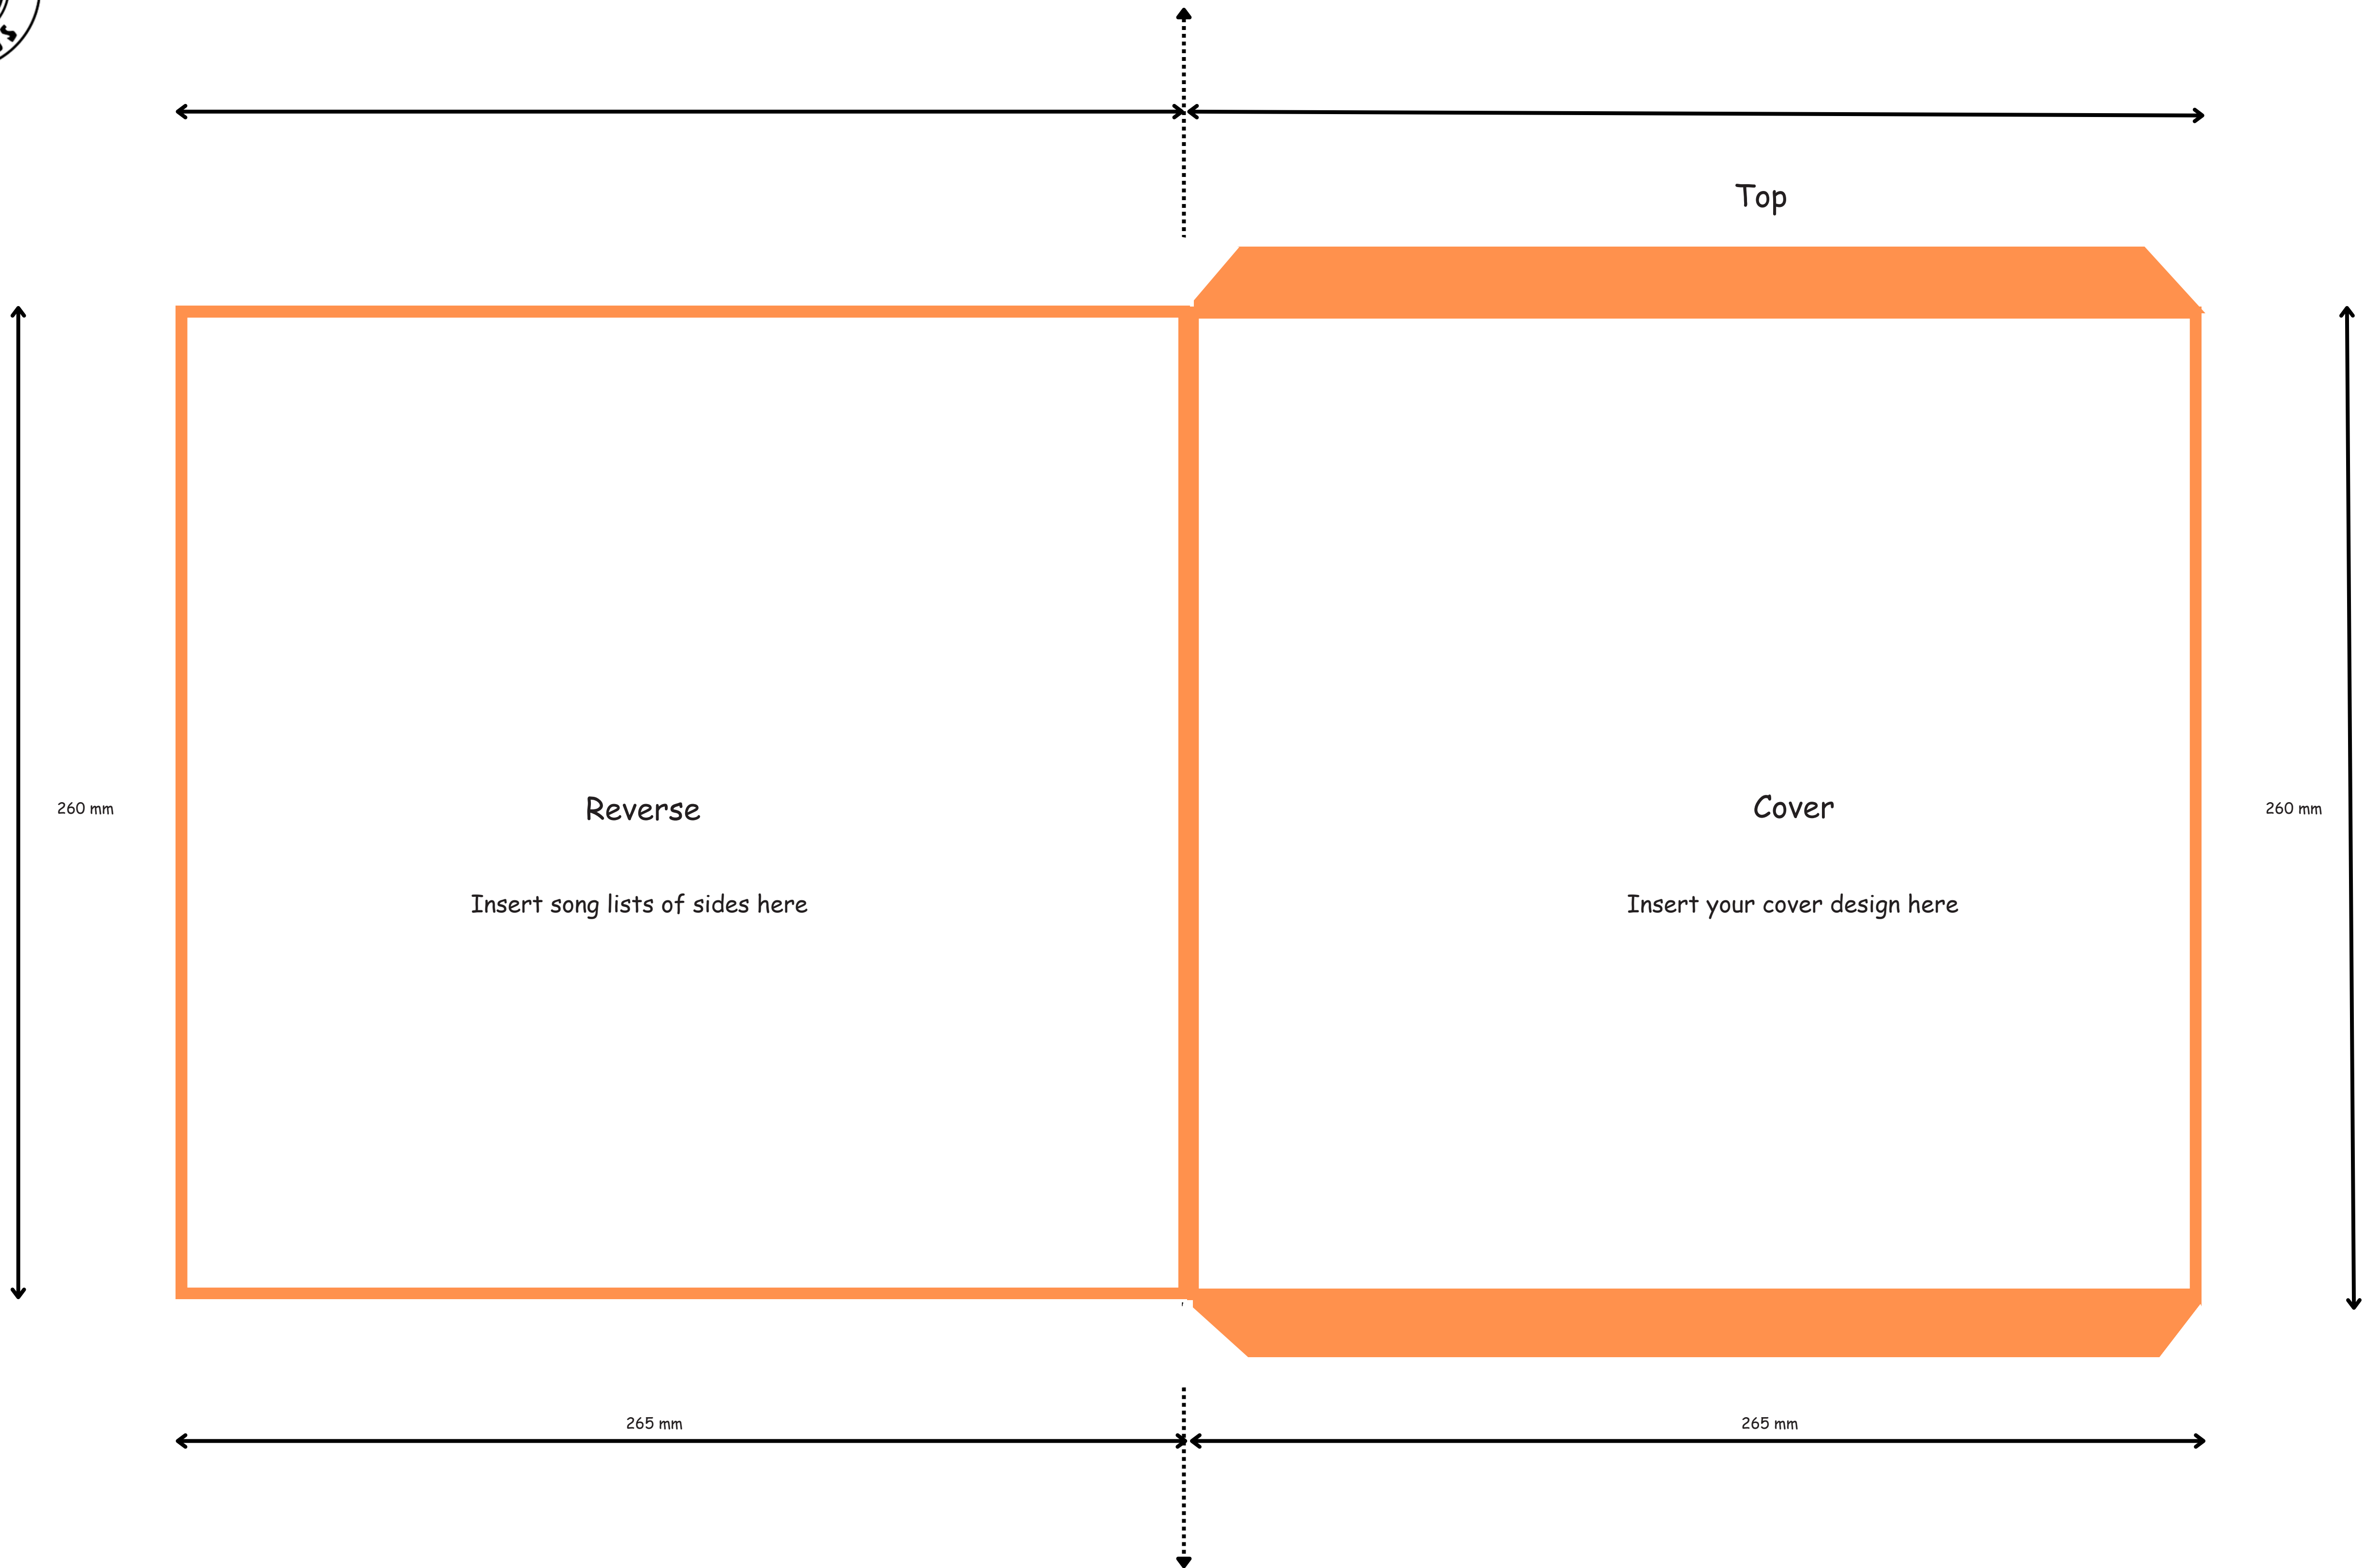

10" vinyl sleeve template

Sleeve opening